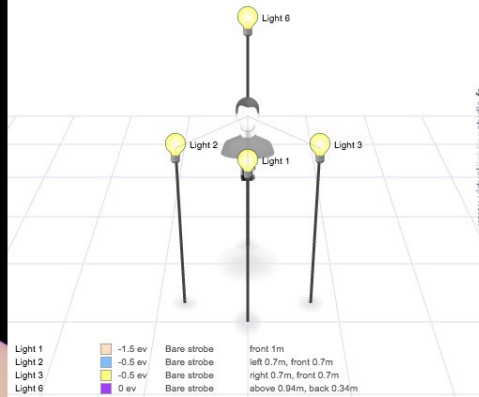

ALL MY SONS Light Renderings

Full Day

Evening

Night