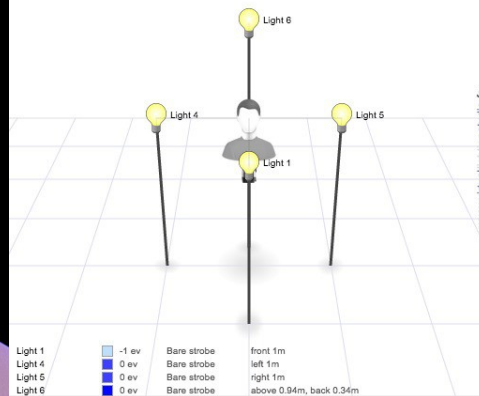

ALL MY SONS Light Renderings

Full Day

Evening

Night