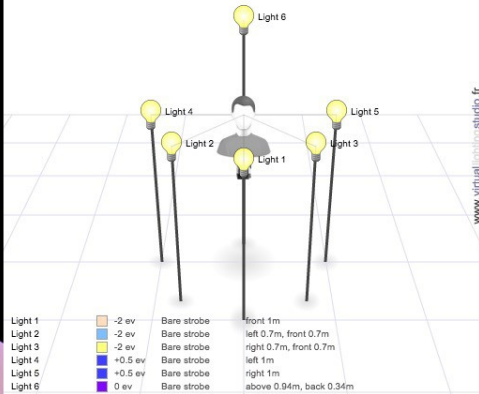

ALL MY SONS Light Renderings

Full Day

Evening

Night