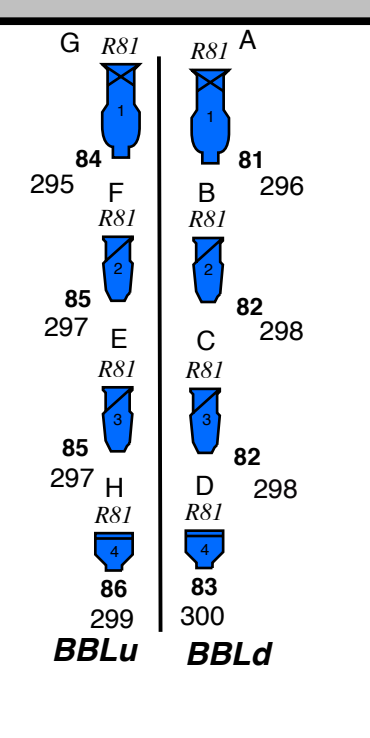

- 28
- 27
- 26 #5 Elec
- 25
- 24
- 23
- 22
- 21
- 20 Traveler
- 19
- 18 #3 Elec
- 17
- 16
- 15
- 14
- 13
- 12 #2 Elec
- 11
- 10
- 9
- 8
- 7
- 6
- #1A Elec
- 4 Torm
- #1 Elec
- 2
- Main Curtain
- Fire curtain

**CYC TOP**

141- Blue 5, 8, 12, 16, 21, 25, 29  
 145- Green 4, 9, 13, 17, 22, 26, 30  
 149- Red 3, 6, 11, 15, 20, 24, 28  
 153- Amber 2, 7, 10, 14, 19, 23, 27

Key	
	36° Source Four
	MFL
	Set Light
	Revolution
	26° Source Four
	Parnel
	par56mfl
	Special
	19° Source Four
	6x16
	strip
	Wide
	6" Fres
	strip

**All My Sons**

Venue: Fredric March Theatre  
 Designer: Mick Alderson  
 11/8/16

**Light Plot**