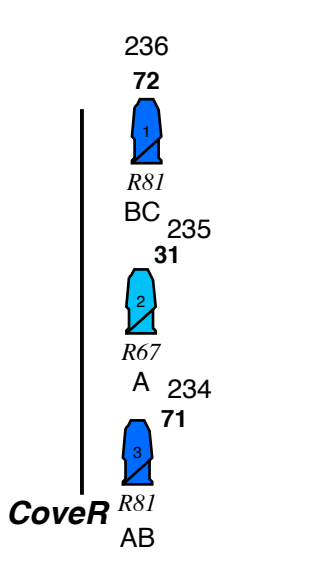

- 28
- 27
- 26 #5 Elec
- 25
- 24
- 23
- 22
- 21
- 20 Traveler
- 19
- 18 #3 Elec
- 17
- 16
- 15
- 14
- 13
- 12 #2 Elec
- 11
- 10
- 9
- 8
- 7
- 6
- #1A Elec
- 4 Torm
- #1 Elec
- 2
- Main Curtain
- Fire curtain

**CYC TOP**

141- Blue 5, 8, 12, 16, 21, 25, 29  
 145- Green 4, 9, 13, 17, 22, 26, 30  
 149- Red 3, 6, 11, 15, 20, 24, 28  
 153- Amber 2, 7, 10, 14, 19, 23, 27

Key	
	36° Source Four
	MFL
	Set Light
	Revolution
	26° Source Four
	Parnel
	par56mfl
	Special
	19° Source Four
	6x16
	strip
	Wide
	6" Fres
	strip