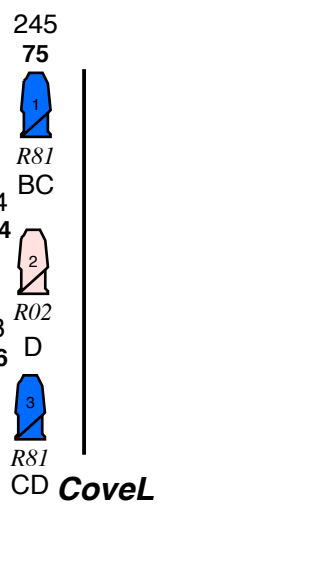

- 28
- 27
- 26 #5 Elec
- 25
- 24
- 23
- 22
- 21
- 20 Traveler
- 19
- 18 #3 Elec
- 17
- 16
- 15
- 14
- 13
- 12 #2 Elec
- 11
- 10
- 9
- 8
- 7
- 6
- #1A Elec
- 4 Torm
- #1 Elec
- 2
- Main Curtain
- Fire curtain

**CYC TOP**

141- Blue 5, 8, 12, 16, 21, 25, 29  
 145- Green 4, 9, 13, 17, 22, 26, 30  
 149- Red 3, 6, 11, 15, 20, 24, 28  
 153- Amber 2, 7, 10, 14, 19, 23, 27

Key	
	36° Source Four
	MFL
	Set Light
	Revolution
	26° Source Four
	Parnel
	par56mfl
	Special
	19° Source Four
	6x16
	strip
	Wide
	6" Fres
	strip