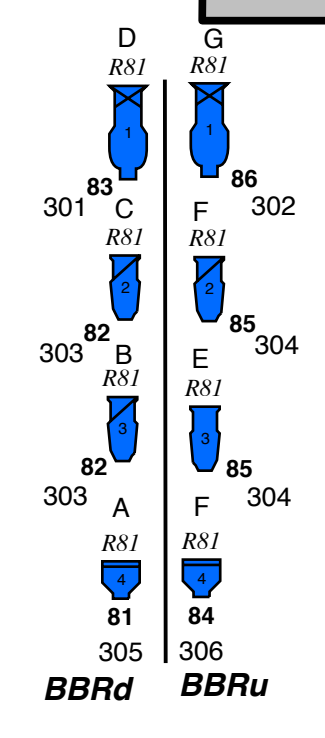

- 28
- 27
- 26 #5 Elec
- 25
- 24
- 23
- 22
- 21
- 20 Traveler
- 19
- 18 #3 Elec
- 17
- 16
- 15
- 14
- 13
- 12 #2 Elec
- 11
- 10
- 9
- 8
- 7
- 6
- #1A Elec
- 4 Torm
- #1 Elec
- 2
- Main Curtain
- Fire curtain

**CYC TOP**

141- Blue 5, 8, 12, 16, 21, 25, 29  
 145- Green 4, 9, 13, 17, 22, 26, 30  
 149- Red 3, 6, 11, 15, 20, 24, 28  
 153- Amber 2, 7, 10, 14, 19, 23, 27

Key	
	36° Source Four
	MFL
	Set Light
	Revolution
	26° Source Four
	Parnel
	par56mfl
	Special
	19° Source Four
	6x16
	strip
	Wide
	6" Fres
	strip

**All My Sons**

Venue: Fredric March Theatre  
 Designer: Mick Alderson  
 11/8/16

**Light Plot**