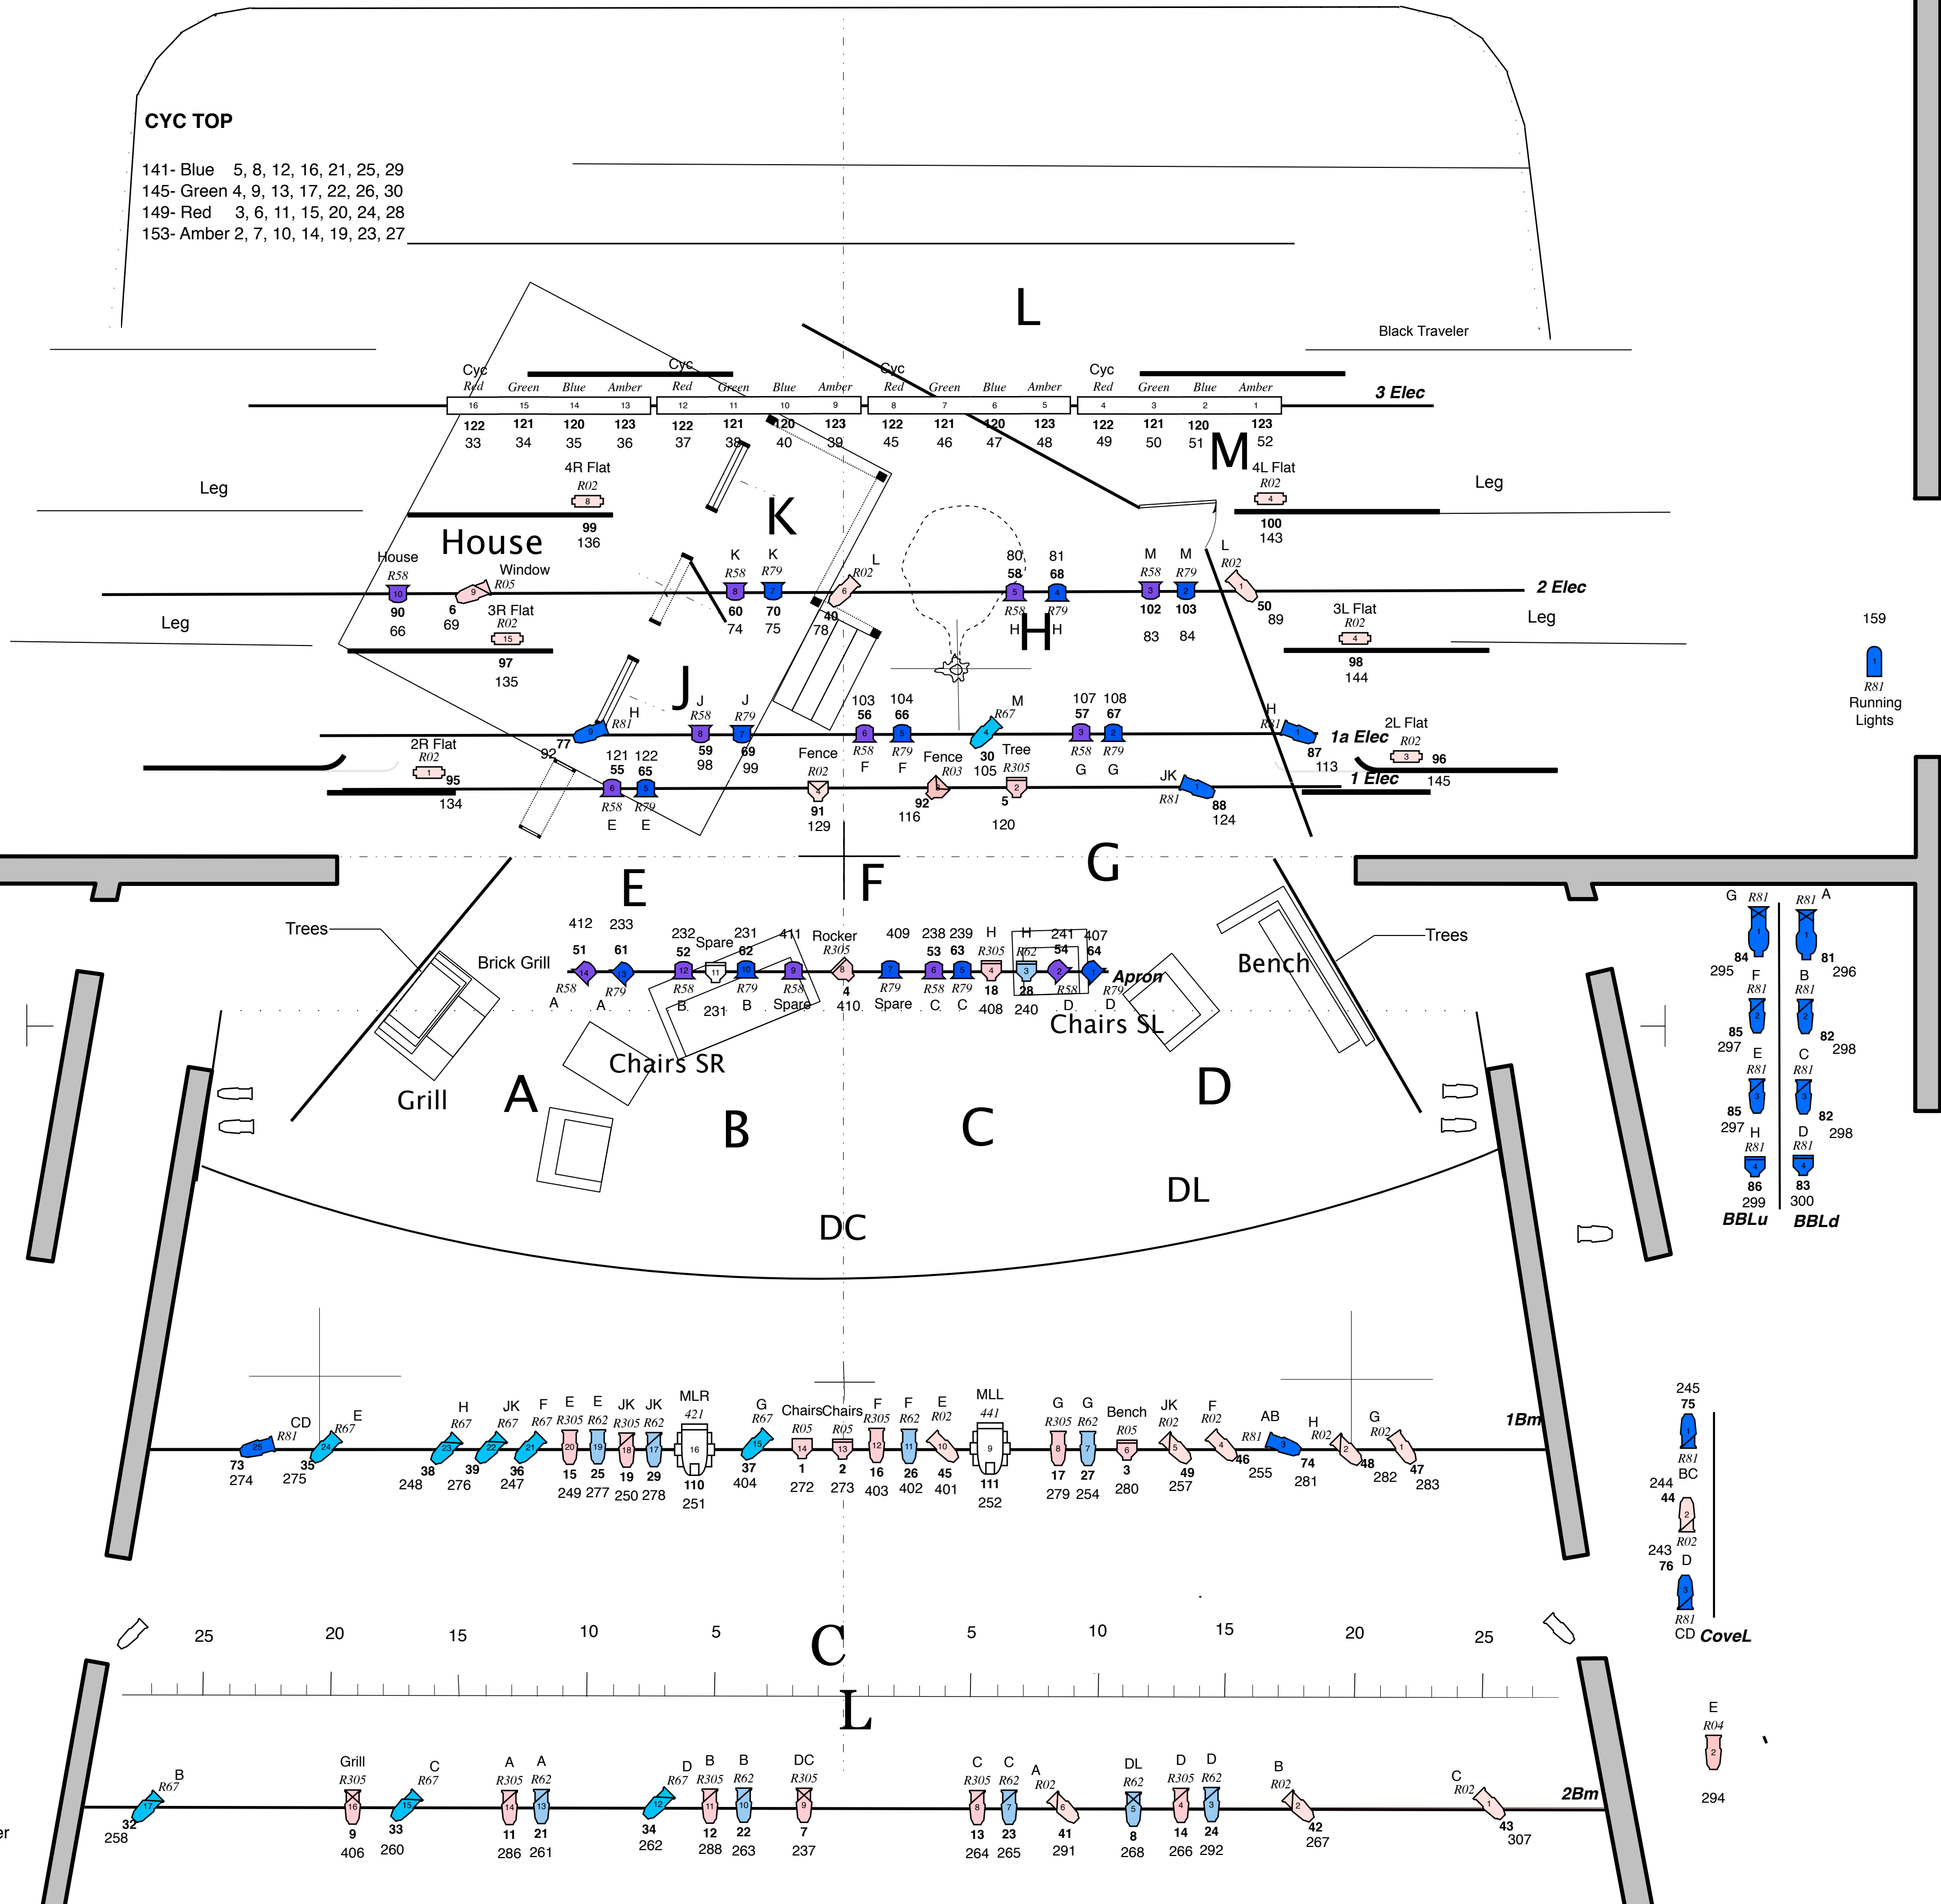

- 28
- 27
- 26 #5 Elec
- 25
- 24
- 23
- 22
- 21
- 20 Traveler
- 19
- 18 #3 Elec
- 17
- 16
- 15
- 14
- 13
- 12 #2 Elec
- 11
- 10
- 9
- 8
- 7
- 6
- #1A Elec
- 4 Torm
- #1 Elec
- 2
- Main Curtain
- Fire curtain

**CYC TOP**

141- Blue 5, 8, 12, 16, 21, 25, 29  
 145- Green 4, 9, 13, 17, 22, 26, 30  
 149- Red 3, 6, 11, 15, 20, 24, 28  
 153- Amber 2, 7, 10, 14, 19, 23, 27

Key	
	36° Source Four
	MFL
	Set Light
	Revolution
	26° Source Four
	Parnel
	par56mfl
	Special
	19° Source Four
	6x16
	strip
	Wide
	6" Fres
	strip

**All My Sons**

Venue: Fredric March Theatre  
 Designer: Mick Alderson  
 11/8/16

**Light Plot**