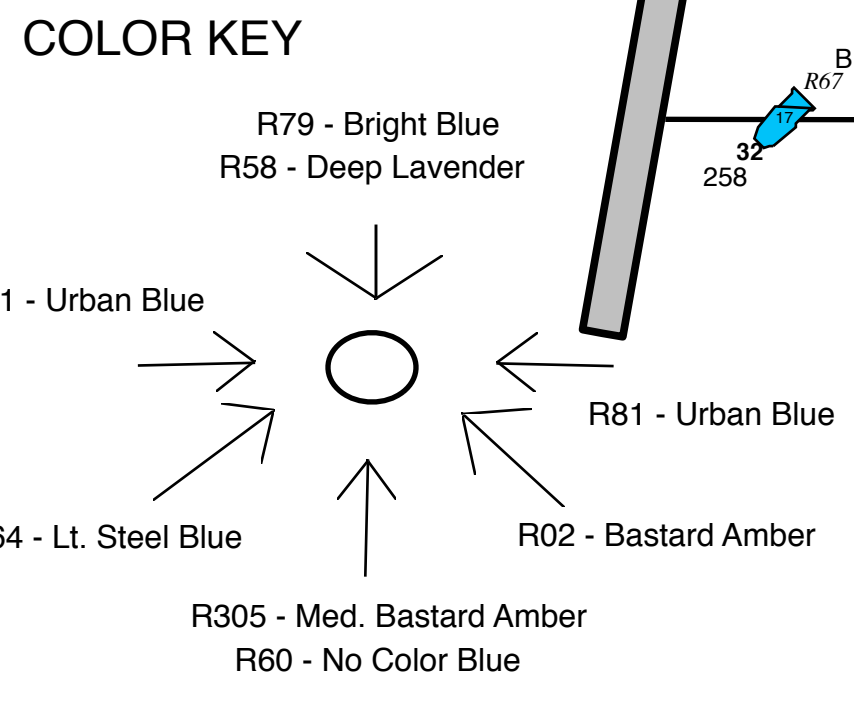

- 28
- 27
- 26 #5 Elec
- 25
- 24
- 23
- 22
- 21
- 20 Traveler
- 19
- 18 #3 Elec
- 17
- 16
- 15
- 14
- 13
- 12 #2 Elec
- 11
- 10
- 9
- 8
- 7
- 6
- #1A Elec
- 4 Torm
- #1 Elec
- 2
- Main Curtain
- Fire curtain

**CYC TOP**

141- Blue 5, 8, 12, 16, 21, 25, 29  
 145- Green 4, 9, 13, 17, 22, 26, 30  
 149- Red 3, 6, 11, 15, 20, 24, 28  
 153- Amber 2, 7, 10, 14, 19, 23, 27

Key	
	36° Source Four
	MFL
	Set Light
	Revolution
	26° Source Four
	Parnel
	par56mfl
	Special
	19° Source Four
	6x16
	strip
	Wide
	6" Fres
	strip

**All My Sons**

Venue: Fredric March Theatre  
 Designer: Mick Alderson  
 11/8/16

**Light Plot**