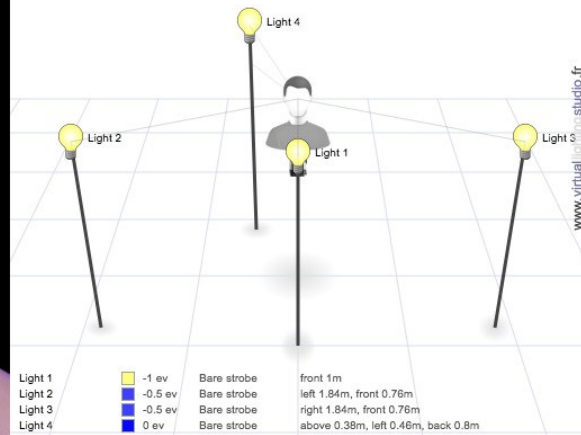

THE TEMPEST - Lighting Renderings (Virtual Lighting Studios)

Magic Time

Mortal World