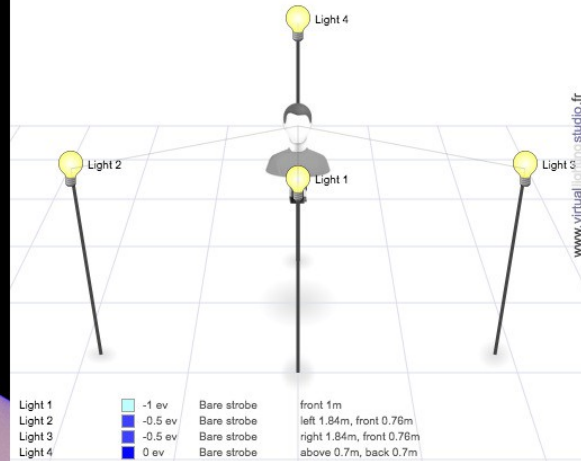

THE TEMPEST - Lighting Renderings (Virtual Lighting Studios)

Magic Time

Mortal World